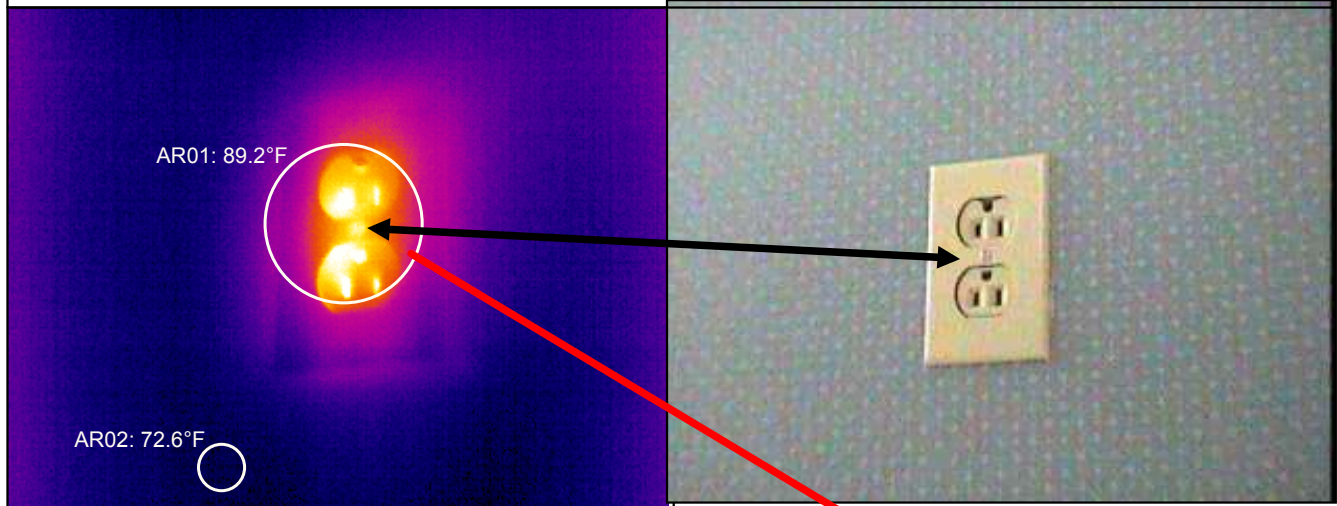

## IR Scan Results

These images were taken on **8/9/2005** at **1:04:15 PM**

File Name: **Pic033.jpg**

<b><u>Infrared Image Information</u></b>	<b>Ambient Temperature</b> -
<b>Temperature Rise ( AR01 - AR02)</b>	<b>15.7 °F</b>
<b>Reference Temperature (AR02)</b>	73.4°F
<b>Point of Concern Temp. (AR01)</b>	89.2°F

<b><u>Infrared Image Information</u></b>	
<b>Location</b>	Upstairs Bedroom
<b>Problem</b>	premature wall outlet failure
<b>Condition</b>	Critical
<b>Comments</b>	Electrical problem

*Electrical problems range from minor to Fatal if ignored . With an anomaly of only 15.7 degrees this is a very serious problem*